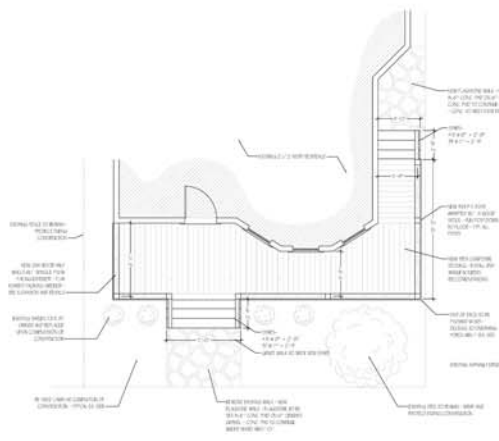

Private Residence Porch

Medford, Massachusetts

Project Highlights

Residential porch in character with original design.

Work matched original porch but extended it for modern comfort.

New porch (below) matched and extended the existing porch design (right).

Floor Plan

Construction Section

Your Project, Our Role...

A private residential client contacted us about renovating and expanding their existing front porch to a new wrap around design.

Work consisted of maintaining existing style, expanding existing porch and providing details.