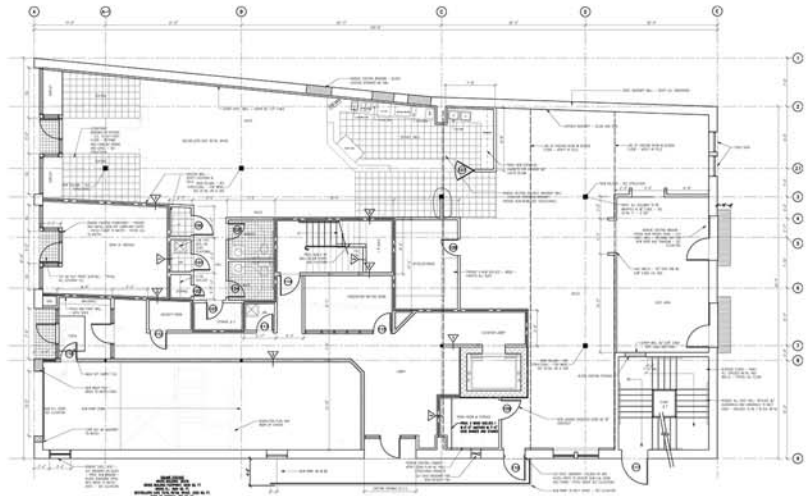

## Project Highlights

Building is a historic structure located in the heart of Medford.

This building renovated old offices into 12 residential units and 2 commercial retail suites.

Project will provide a lasting re-use life for this building.

Building after renovation, right. Below is the building's first floor plan.

First Floor Plan